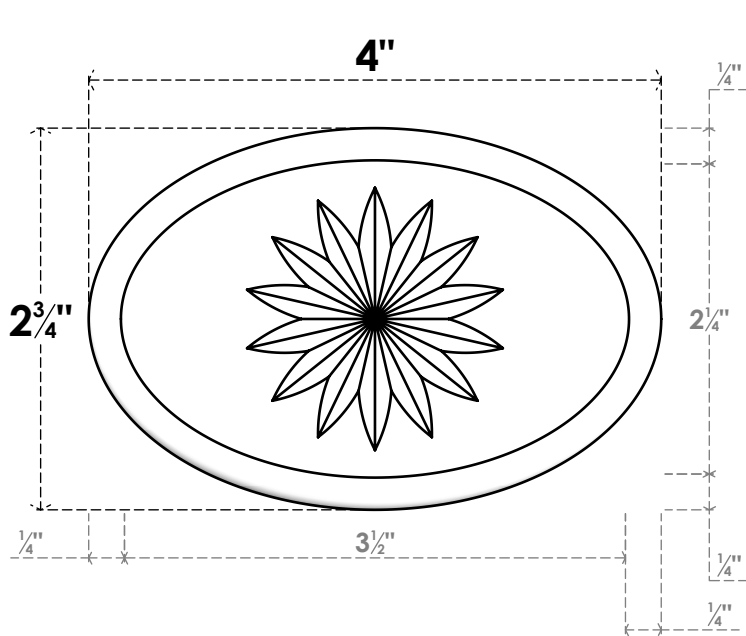

ROSP040X028X075DAL11

4"W X 2 3/4"H X 3/4"P STANDARD DALTON FLOWER ROSETTE WITH ROUNDED EDGE, ARCHITECTURAL GRADE PVC

FRONT

SIDE

EKENA MILLWORK
2300 WEST MAIN ST.
CLARKSVILLE, TX 75426
TOLL FREE: 866-607-0453
WWW.EKENAMILLWORK.COM

NOTES

1. INSTALLATION TO BE COMPLETED IN ACCORDANCE WITH MANUFACTURER'S SPECIFICATIONS.
2. DRAWING MAY NOT BE TO SCALE
3. THIS DRAWING IS INTENDED FOR DESIGN AND PLANNING PURPOSES ONLY.
4. ALL INFORMATION CONTAINED HEREIN WAS CURRENT AT THE TIME OF DEVELOPMENT BUT MUST BE REVIEWED AND APPROVED BY THE PRODUCT MANUFACTURER TO BE CONSIDERED ACCURATE.
5. ARCHITECTURAL GRADE PVC PRODUCTS ARE MADE FROM EXPANDED CELLULAR PVC AND COME NATURALLY WHITE BUT MAY BE PAINTED