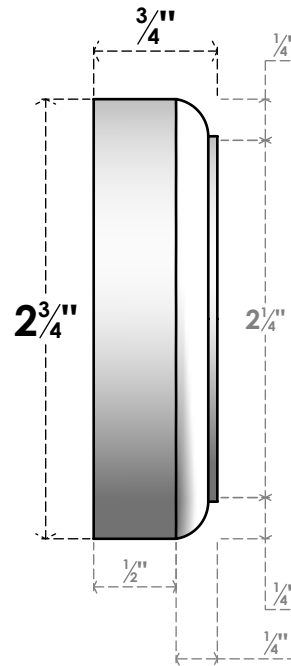

ROSP040X028X075DAL11

4"W X 2 3/4"H X 3/4"P STANDARD DALTON FLOWER ROSETTE WITH ROUNDED EDGE, ARCHITECTURAL GRADE PVC

FRONT

SIDE

EKENA MILLWORK
2300 WEST MAIN ST.
CLARKSVILLE, TX 75426
TOLL FREE: 866-607-0453
WWW.EKENAMILLWORK.COM

NOTES

1. INSTALLATION TO BE COMPLETED IN ACCORDANCE WITH MANUFACTURER'S SPECIFICATIONS.
2. DRAWING MAY NOT BE TO SCALE
3. THIS DRAWING IS INTENDED FOR DESIGN AND PLANNING PURPOSES ONLY.
4. ALL INFORMATION CONTAINED HEREIN WAS CURRENT AT THE TIME OF DEVELOPMENT BUT MUST BE REVIEWED AND APPROVED BY THE PRODUCT MANUFACTURER TO BE CONSIDERED ACCURATE.
5. ARCHITECTURAL GRADE PVC PRODUCTS ARE MADE FROM EXPANDED CELLULAR PVC AND COME NATURALLY WHITE BUT MAY BE PAINTED